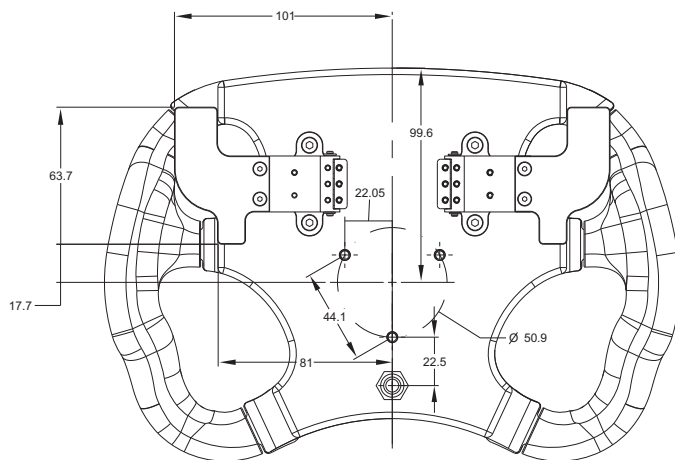

Formula Steering Wheel 2

Formula Steering Wheel 2 without paddle shifts

Formula Steering Wheel 2

Formula Steering Wheel 2 with paddle shifts

Formula Steering Wheel 2

Formula Steering Wheel 2

Part numbers

Formula Steering Wheel 2 without paddle shifts	X07VOLFORM2
Formula Steering Wheel 2 with paddle shifts	X07VOLFORMPD2
Kit Paddle shifts	X07PADVOFOR2

Kit Formula Steering Wheel without paddle shifts + EVO4

Formula SW 2 + EVO4 + GPS antenna 130 cm + Infrared receiver with cable 90 cm	X60E41309VF2
Formula SW 2 + EVO4 + GPS antenna 130 cm + Infrared receiver with cable 140 cm	X60E41314VF2
Formula SW 2 + EVO4 + GPS antenna 130 cm + Infrared receiver with cable 3 m	X60E41330VF2
Formula SW 2 + EVO4 + GPS antenna 4 m + Infrared receiver with cable 90 cm	X60E44090VF2
Formula SW 2 + EVO4 + GPS antenna 4 m + Infrared receiver with cable 140 cm	X60E44140VF2
Formula SW 2 + EVO4 + GPS antenna 4 m + Infrared receiver with cable 3 m	X60E44300VF2

Kit Formula Steering Wheel with paddle shifts + EVO4

Formula SW 2 + Kit Paddle shifts + EVO4 + GPS antenna 130 cm + Infrared receiver with cable 90 cm	X60E41309VFP2
Formula SW 2 + Kit Paddle shifts + EVO4 + GPS antenna 130 cm + Infrared receiver with cable 140 cm	X60E41314VFP2
Formula SW 2 + Kit Paddle shifts + EVO4 + GPS antenna 130 cm + Infrared receiver with cable 3 m	X60E41330VFP2
Formula SW 2 + Kit Paddle shifts + EVO4 + GPS antenna 4 m + Infrared receiver with cable 90 cm	X60E44090VFP2
Formula SW 2 + Kit Paddle shifts + EVO4 + GPS antenna 4 m + Infrared receiver with cable 140 cm	X60E44140VFP2
Formula SW 2 + Kit Paddle shifts + EVO4 + GPS antenna 4 m + Infrared receiver with cable 3 m	X60E44300VFP2