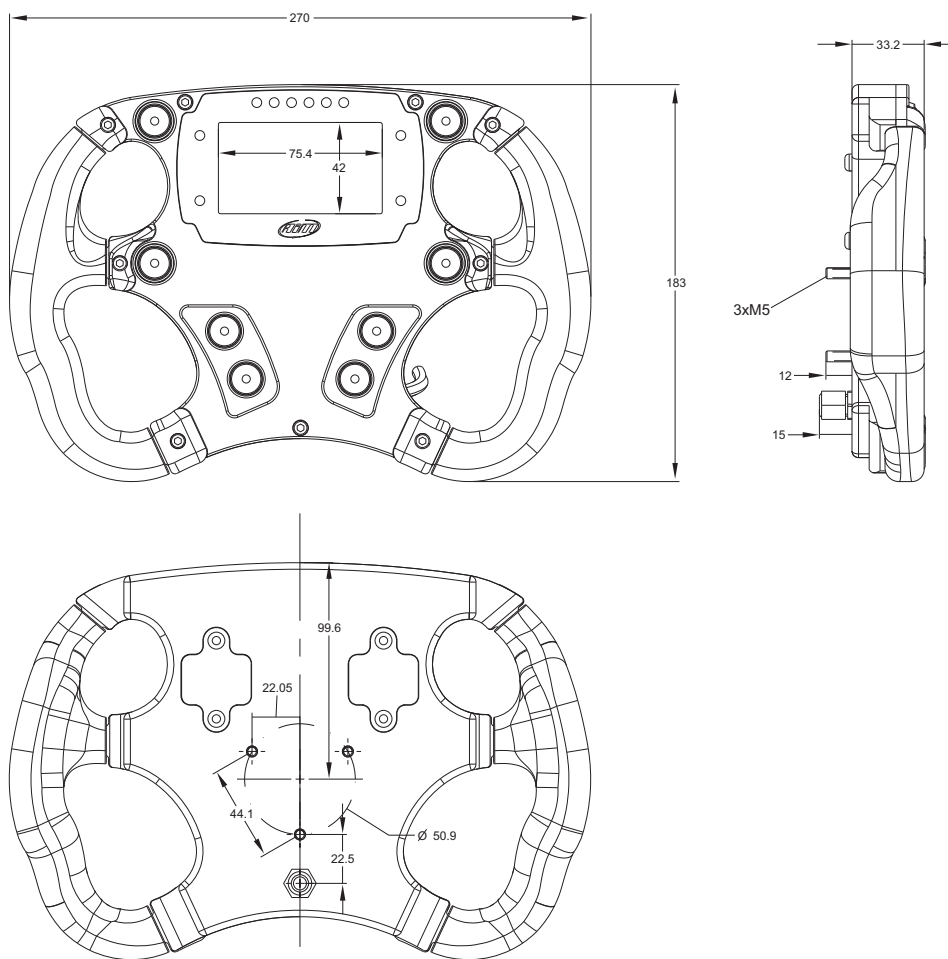

Formula Steering Wheel 2

Formula Steering Wheel 2 without paddle shifts

Formula Steering Wheel 2

Formula Steering Wheel 2 with paddle shifts

Formula Steering Wheel 2

Formula Steering Wheel 2

Part numbers

Formula Steering Wheel 2 without paddle shifts	X07VOLFORM2
Formula Steering Wheel 2 with paddle shifts	X07VOLFORMPD2
Kit Paddle shifts	X07PADVOFOR2

Kit Formula Steering Wheel without paddle shifts + EVO4

Formula SW 2 + EVO4 + GPS antenna 130 cm + Infrared receiver with cable 90 cm	X60E41309VF2
Formula SW 2 + EVO4 + GPS antenna 130 cm + Infrared receiver with cable 140 cm	X60E41314VF2
Formula SW 2 + EVO4 + GPS antenna 130 cm + Infrared receiver with cable 3 m	X60E41330VF2
Formula SW 2 + EVO4 + GPS antenna 4 m + Infrared receiver with cable 90 cm	X60E44090VF2
Formula SW 2 + EVO4 + GPS antenna 4 m + Infrared receiver with cable 140 cm	X60E44140VF2
Formula SW 2 + EVO4 + GPS antenna 4 m + Infrared receiver with cable 3 m	X60E44300VF2

Kit Formula Steering Wheel with paddle shifts + EVO4

Formula SW 2 + Kit Paddle shifts + EVO4 + GPS antenna 130 cm + Infrared receiver with cable 90 cm	X60E41309VFP2
Formula SW 2 + Kit Paddle shifts + EVO4 + GPS antenna 130 cm + Infrared receiver with cable 140 cm	X60E41314VFP2
Formula SW 2 + Kit Paddle shifts + EVO4 + GPS antenna 130 cm + Infrared receiver with cable 3 m	X60E41330VFP2
Formula SW 2 + Kit Paddle shifts + EVO4 + GPS antenna 4 m + Infrared receiver with cable 90 cm	X60E44090VFP2
Formula SW 2 + Kit Paddle shifts + EVO4 + GPS antenna 4 m + Infrared receiver with cable 140 cm	X60E44140VFP2
Formula SW 2 + Kit Paddle shifts + EVO4 + GPS antenna 4 m + Infrared receiver with cable 3 m	X60E44300VFP2