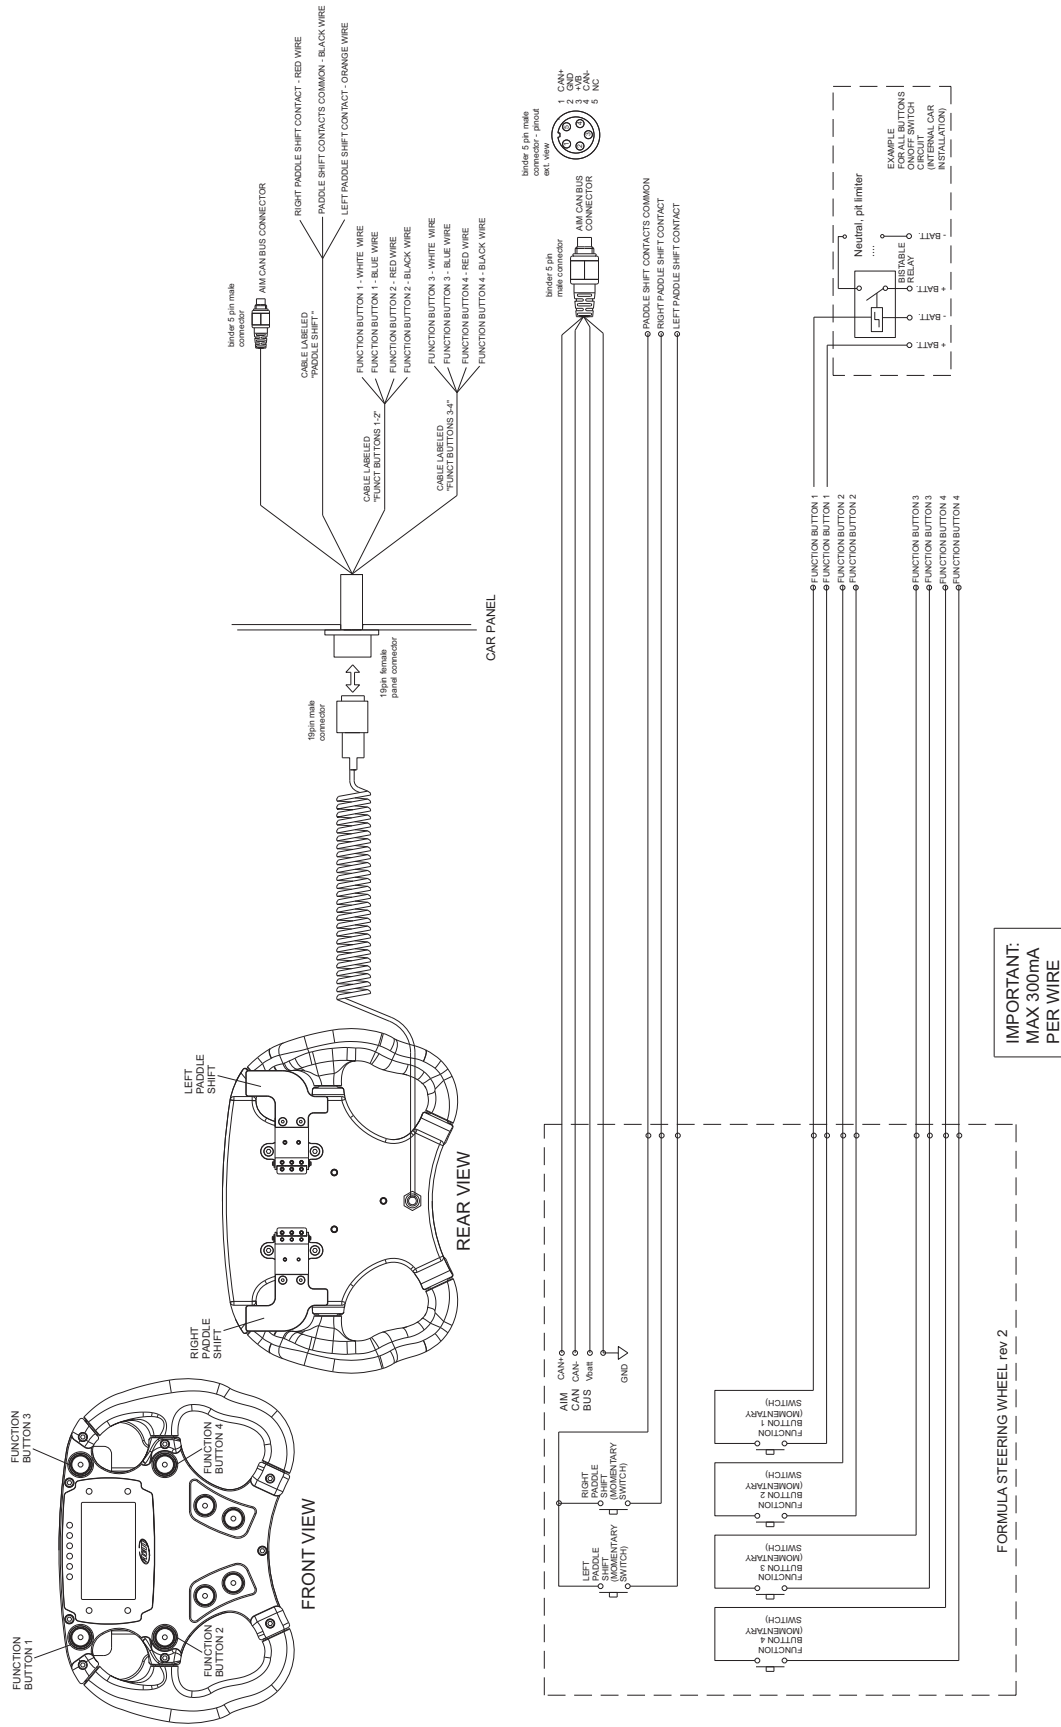

Formula Steering Wheel 2

Formula Steering Wheel 2 without paddle shifts

Formula Steering Wheel 2

Formula Steering Wheel 2 with paddle shifts

Formula Steering Wheel 2

Formula Steering Wheel 2

Part numbers

Formula Steering Wheel 2 without paddle shifts	X07VOLFORM2
Formula Steering Wheel 2 with paddle shifts	X07VOLFORMPD2
Kit Paddle shifts	X07PADVOFOR2

Kit Formula Steering Wheel without paddle shifts + EVO4

Formula SW 2 + EVO4 + GPS antenna 130 cm + Infrared receiver with cable 90 cm	X60E41309VF2
Formula SW 2 + EVO4 + GPS antenna 130 cm + Infrared receiver with cable 140 cm	X60E41314VF2
Formula SW 2 + EVO4 + GPS antenna 130 cm + Infrared receiver with cable 3 m	X60E41330VF2
Formula SW 2 + EVO4 + GPS antenna 4 m + Infrared receiver with cable 90 cm	X60E44090VF2
Formula SW 2 + EVO4 + GPS antenna 4 m + Infrared receiver with cable 140 cm	X60E44140VF2
Formula SW 2 + EVO4 + GPS antenna 4 m + Infrared receiver with cable 3 m	X60E44300VF2

Kit Formula Steering Wheel with paddle shifts + EVO4

Formula SW 2 + Kit Paddle shifts + EVO4 + GPS antenna 130 cm + Infrared receiver with cable 90 cm	X60E41309VFP2
Formula SW 2 + Kit Paddle shifts + EVO4 + GPS antenna 130 cm + Infrared receiver with cable 140 cm	X60E41314VFP2
Formula SW 2 + Kit Paddle shifts + EVO4 + GPS antenna 130 cm + Infrared receiver with cable 3 m	X60E41330VFP2
Formula SW 2 + Kit Paddle shifts + EVO4 + GPS antenna 4 m + Infrared receiver with cable 90 cm	X60E44090VFP2
Formula SW 2 + Kit Paddle shifts + EVO4 + GPS antenna 4 m + Infrared receiver with cable 140 cm	X60E44140VFP2
Formula SW 2 + Kit Paddle shifts + EVO4 + GPS antenna 4 m + Infrared receiver with cable 3 m	X60E44300VFP2