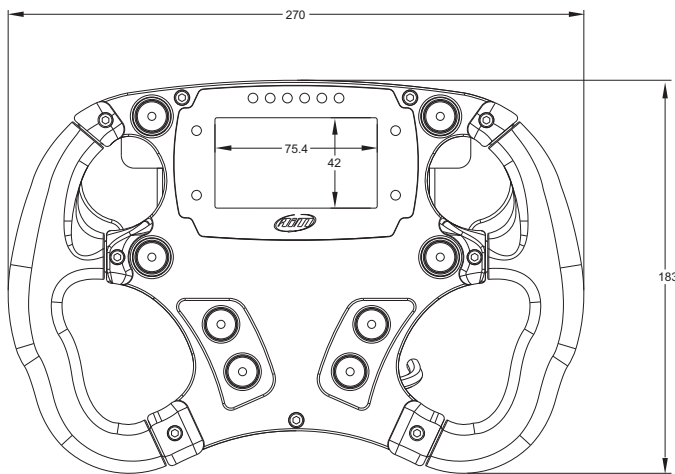

Formula Steering Wheel 2

Formula Steering Wheel 2 without paddle shifts

Formula Steering Wheel 2

Formula Steering Wheel 2 with paddle shifts

Formula Steering Wheel 2

Formula Steering Wheel 2

Part numbers

Formula Steering Wheel 2 without paddle shifts	X07VOLFORM2
Formula Steering Wheel 2 with paddle shifts	X07VOLFORMPD2
Kit Paddle shifts	X07PADVOFOR2

Kit Formula Steering Wheel without paddle shifts + EVO4

Formula SW 2 + EVO4 + GPS antenna 130 cm + Infrared receiver with cable 90 cm	X60E41309VF2
Formula SW 2 + EVO4 + GPS antenna 130 cm + Infrared receiver with cable 140 cm	X60E41314VF2
Formula SW 2 + EVO4 + GPS antenna 130 cm + Infrared receiver with cable 3 m	X60E41330VF2
Formula SW 2 + EVO4 + GPS antenna 4 m + Infrared receiver with cable 90 cm	X60E44090VF2
Formula SW 2 + EVO4 + GPS antenna 4 m + Infrared receiver with cable 140 cm	X60E44140VF2
Formula SW 2 + EVO4 + GPS antenna 4 m + Infrared receiver with cable 3 m	X60E44300VF2

Kit Formula Steering Wheel with paddle shifts + EVO4

Formula SW 2 + Kit Paddle shifts + EVO4 + GPS antenna 130 cm + Infrared receiver with cable 90 cm	X60E41309VFP2
Formula SW 2 + Kit Paddle shifts + EVO4 + GPS antenna 130 cm + Infrared receiver with cable 140 cm	X60E41314VFP2
Formula SW 2 + Kit Paddle shifts + EVO4 + GPS antenna 130 cm + Infrared receiver with cable 3 m	X60E41330VFP2
Formula SW 2 + Kit Paddle shifts + EVO4 + GPS antenna 4 m + Infrared receiver with cable 90 cm	X60E44090VFP2
Formula SW 2 + Kit Paddle shifts + EVO4 + GPS antenna 4 m + Infrared receiver with cable 140 cm	X60E44140VFP2
Formula SW 2 + Kit Paddle shifts + EVO4 + GPS antenna 4 m + Infrared receiver with cable 3 m	X60E44300VFP2