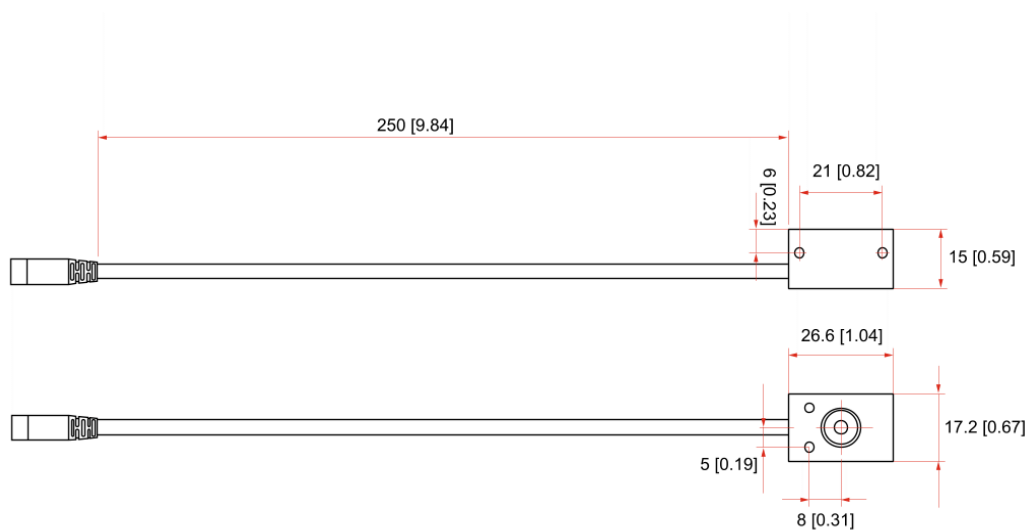

Sensor part number is: **X05TTS01B0**

2

Installation and connection

Use a self-built bracket to install the sensor; place it far from strong heat sources (the exhaust pipe for instance) and from electromagnetic interference sources. The best installation point is the internal part of the fender so to avoid that the sensor get damaged bumping stones or other stuff.

3

Dimensions, pinout and technical characteristics

The drawing here below shows the sensor dimensions in millimetres [inches].

The sensor technical characteristics:

- Output signal: 0-5V
- Field of measure: 35°
- Working range: -20/120°C
- Sensor electrical range:
 - 820 Mv/-20°C
 - 3230 Mv/120°C
- Sensor dimensions: 26.6x17.2 mm
- Sensor cable length: 250 mm

4

Extension cables

The sensor is sold with a 25 cm cable and standard lengths extension cables are available as optional; it is also possible to ask for specific length extension cables.

Extension cables part numbers change according to their length and to the device the sensor is to be connected to.

Mandatory extension cable for connection with:

- EVO4
- EVO4S
- Channel Expansion
- MyChron Expansion

Part numbers:

- V02PCB05BTXG** – cable length: 500 mm
- V02PCB10BTXG** – cable length: 1000 mm
- V02PCB15BTXG** – cable length: 1500 mm
- V02PCB20BTXG** – cable length: 2000 mm
- V02PCB25BTXG** – cable length: 2500 mm
- V02PCB30BTXG** – cable length: 3000 mm