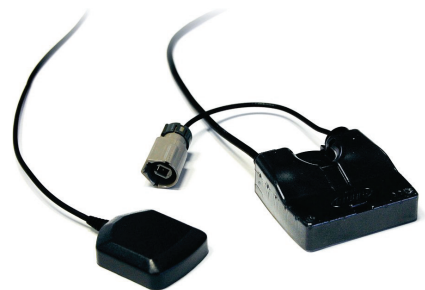

Compatibility

AiM GPS compatibility

Question:

Which GPS Module can I connect to my device to sample lap/split times and start finish line coordinates?

Answer:

AiM designed and developed different GPS Modules, compatible with the various generations of AiM devices:

GPS03 – supported by:

- MXL Strada/Pista/Pro/Pro05
- EVO3 Pista/Pro