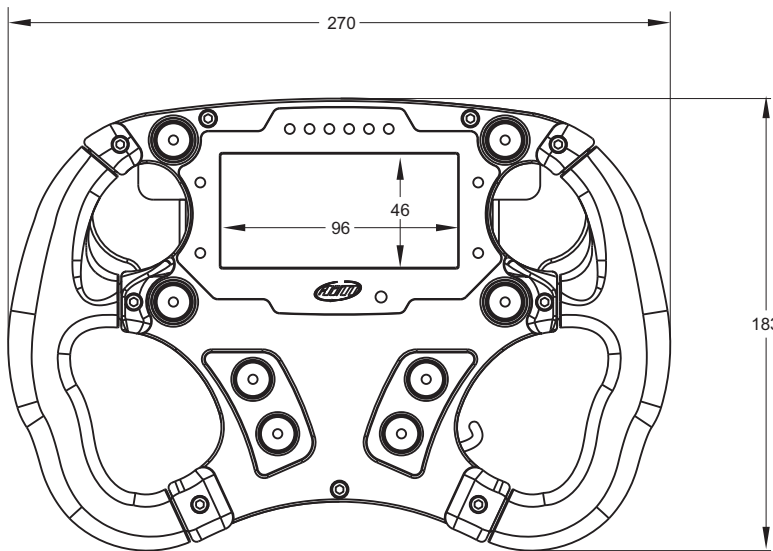

Formula Steering Wheel 3

Formula Steering Wheel 3

Part numbers

Formula Steering Wheel 3 with paddle shifts	X07VOLFORMPD3
Formula Steering Wheel 3 without paddle shifts	X07VOLFORM3
Kit Paddle shifts	X07PADVOFOR2

Formula Steering Wheel 3 with paddle shifts + EVO4S - Kit 1

Formula Steering Wheel 3 with paddle shifts, EVO4S, GPS08 Module (different lengths, see below), 1 power cable, 1 digital output + RPM cable, **1 CAN cable**, 1 USB cable, bracket, Race Studio 3 software CD

Formula SW 3 with paddle shifts + EVO4S + GPS antenna 130 cm	X61E4S1301VFPS
Formula SW 3 with paddle shifts + EVO4S + GPS antenna 2 mt	X61E4S2001VFPS
Formula SW 3 with paddle shifts + EVO4S + GPS antenna 4 mt	X61E4S4001VFPS
Formula SW 3 with paddle shifts + EVO4S + GPS antenna Roof version 4 mt	X61E4S40R1VFPS

Formula Steering Wheel 3 with paddle shifts + EVO4S - Kit 2

Formula Steering Wheel 3 with paddle shifts, EVO4S, GPS08 Module (different lengths, see below), 1 power cable, 1 digital output + RPM cable, **1 OBD2 cable** (CAN + K-Line), 1 USB cable, bracket, Race Studio 3 software CD