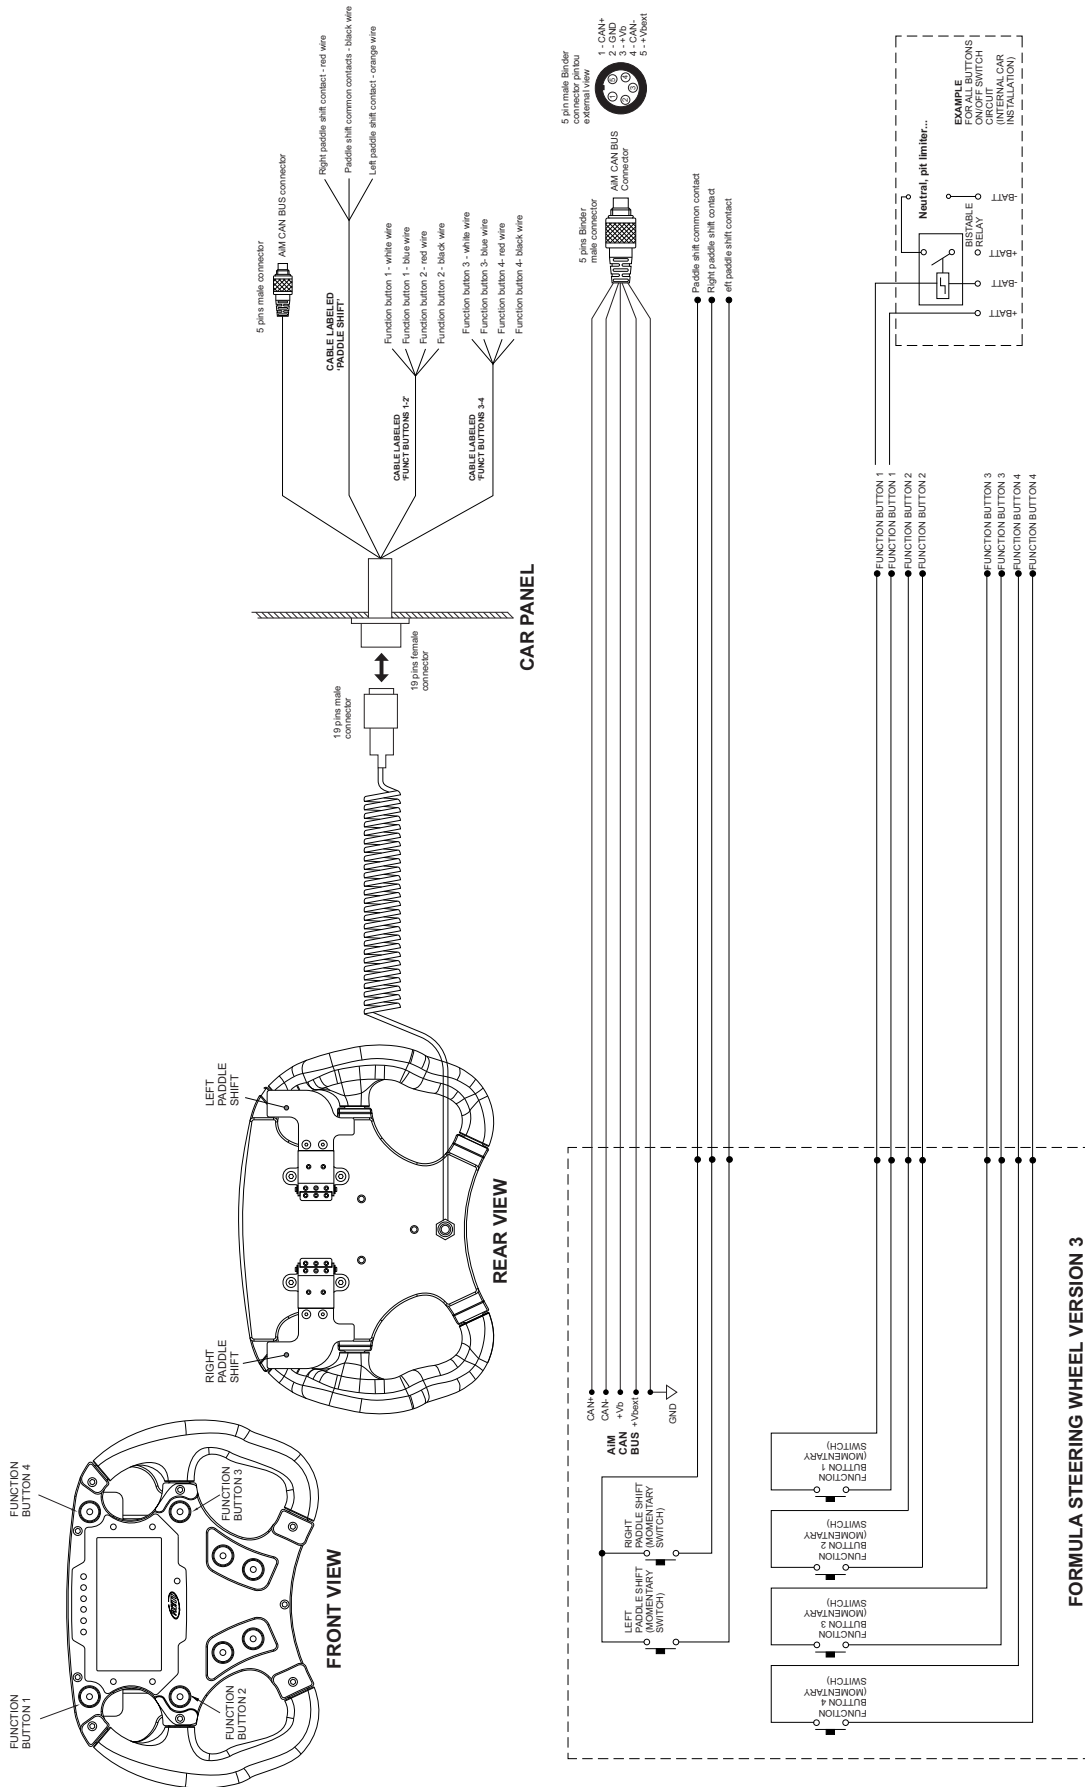

Formula Steering Wheel 3