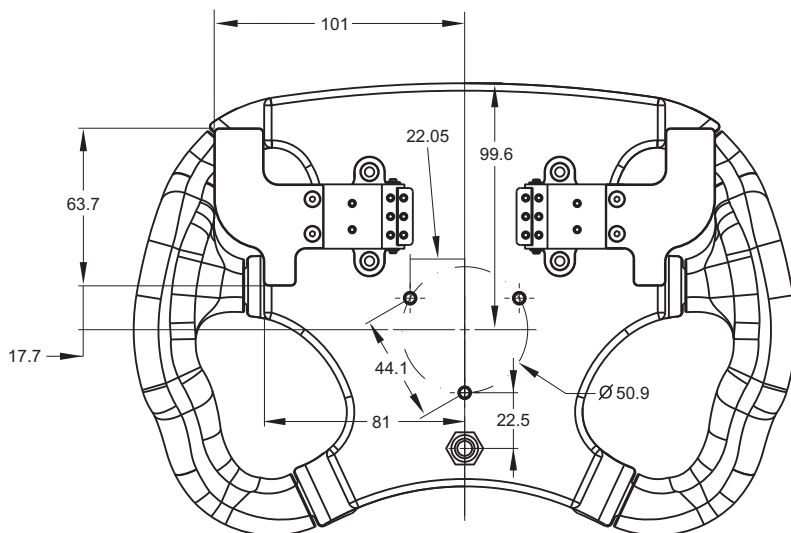

Formula Steering Wheel 3

Formula Steering Wheel 3

Part numbers

Formula Steering Wheel 3 with paddle shifts	X07VOLFORMPD3
Formula Steering Wheel 3 without paddle shifts	X07VOLFORM3
Kit Paddle shifts	X07PADVOFOR2

Formula Steering Wheel 3 with paddle shifts + EVO4S - Kit 1

Formula Steering Wheel 3 with paddle shifts, EVO4S, GPS08 Module (different lengths, see below), 1 power cable, 1 digital output + RPM cable, **1 CAN cable**, 1 USB cable, bracket, Race Studio 3 software CD

Formula SW 3 with paddle shifts + EVO4S + GPS antenna 130 cm	X61E4S1301VFPS
Formula SW 3 with paddle shifts + EVO4S + GPS antenna 2 mt	X61E4S2001VFPS
Formula SW 3 with paddle shifts + EVO4S + GPS antenna 4 mt	X61E4S4001VFPS
Formula SW 3 with paddle shifts + EVO4S + GPS antenna Roof version 4 mt	X61E4S40R1VFPS