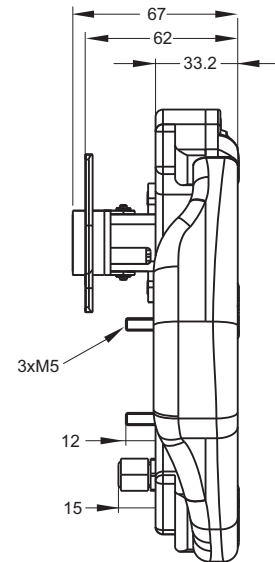

Formula Steering Wheel 3

Formula Steering Wheel 3

Part numbers

Formula Steering Wheel 3 with paddle shifts	X07VOLFORMPD3
Formula Steering Wheel 3 without paddle shifts	X07VOLFORM3
Kit Paddle shifts	X07PADVOFOR2

Formula Steering Wheel 3 with paddle shifts + EVO4S - Kit 1

Formula Steering Wheel 3 with paddle shifts, EVO4S, GPS08 Module (different lengths, see below), 1 power cable, 1 digital output + RPM cable, **1 CAN cable**, 1 USB cable, bracket, Race Studio 3 software CD